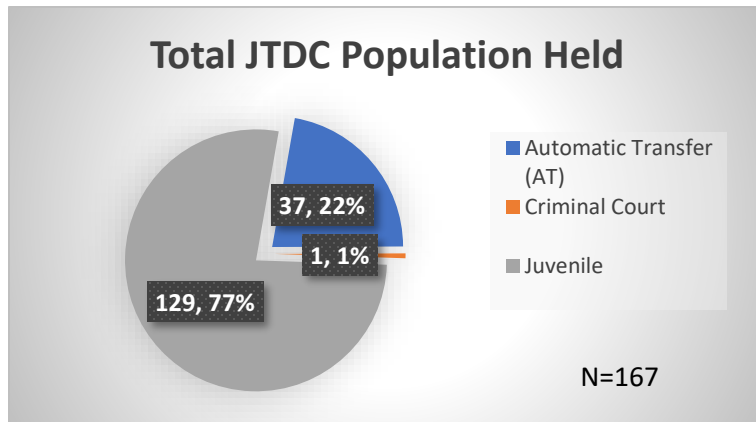

## Demographics for JTDC Population

### Friday Morning Midnight Count

Total # of probation Involved youth<sup>1</sup>: 1,150

<sup>1</sup> Probation Active: Any youth who is pending sentencing with an active social history, has been formally placed on probation or supervision with Cook County Juvenile Probation on the date of the report.