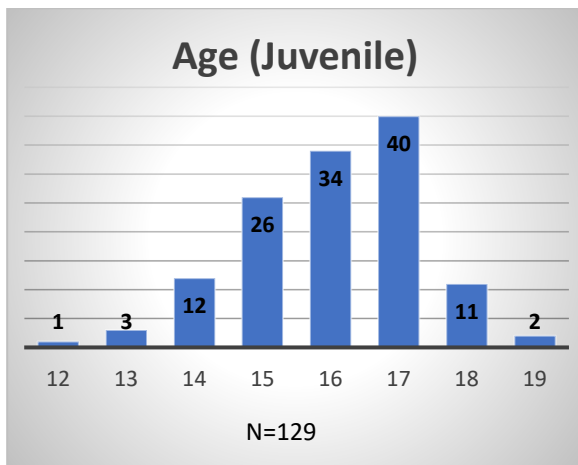

### Friday Morning Midnight Count

Total # of probation Involved youth<sup>1</sup>: 1,150

<sup>1</sup> Probation Active: Any youth who is pending sentencing with an active social history, has been formally placed on probation or supervision with Cook County Juvenile Probation on the date of the report.