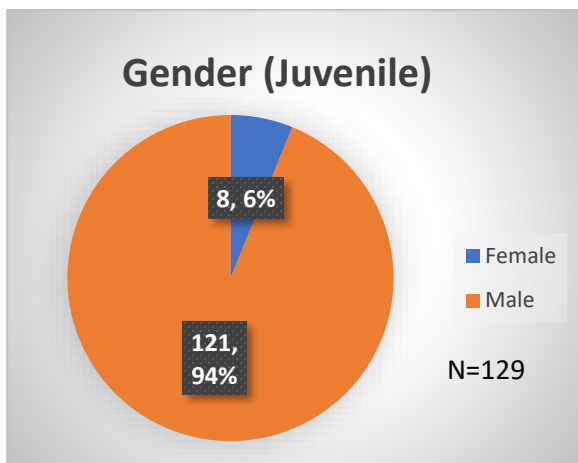

## Demographics for JTDC Population

### Friday Morning Midnight Count

Total # of probation Involved youth<sup>1</sup>: 1,150

<sup>1</sup> Probation Active: Any youth who is pending sentencing with an active social history, has been formally placed on probation or supervision with Cook County Juvenile Probation on the date of the report.